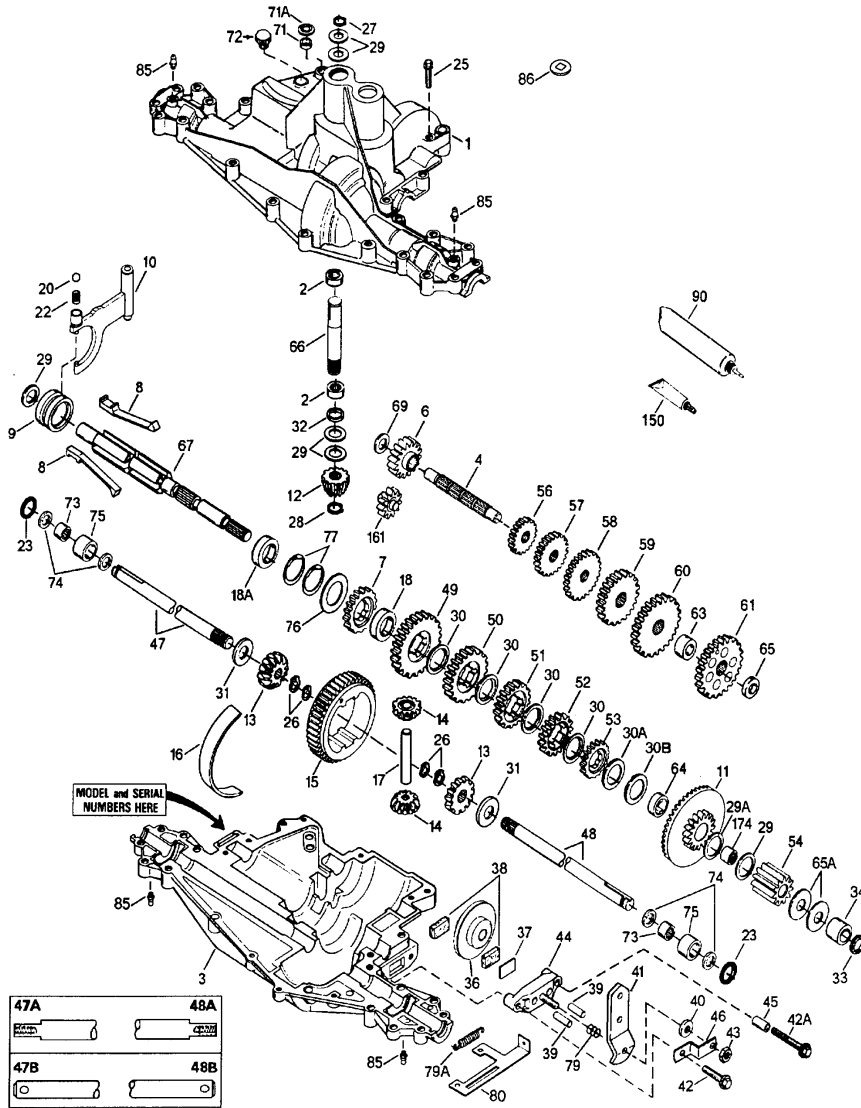

p915.2 915-915-016B / Transaxle

ILLUSTRATION SHOWS TYPICAL PARTS ONLY. ORDER BY PART NUMBER. PARTS NOT LISTED ARE SUPPLIED BY OEM.

Part List

p915.2 915-915-016B / Transaxle

REF #	ITEM #	DESCRIPTION	QTY	REMARK
1	772117	Transaxle Cover	1	
2	780086A	Needle Bearing	2	
3	770114	Transaxle Case	1	
4	776300	Countershaft	1	
6	778281	Spur Gear (16 teeth)	1	
7	778278	Spur Gear (22 teeth-steel)	1	
8	792160	Shift Key	4	
9	784373	Shift Collar	1	
10	784365	Shift Rod & Fork	1	
11	778290A	Bevel Gear & Bearing (Incl. 174)	1	
12	778262	Bevel Pinion (14 teeth)	1	
13	778221	Bevel Gear (16 teeth)	2	
14	778068	Differential Pinion	2	
15	778260	Ring Gear	1	
16	786150	Bearing Strip	1	
17	786139	Drive Pin	1	
18	786157	Spacer	1	
20	792139	Steel Ball, 3/8" dia.	1	
22	792142	Spring	1	
23	788061	Seal Ring	2	
25	792073A	Screw, 1/4-20 x 1-1/4"	17	
26	792125	Retaining Ring	4	
27	792035	Retaining Ring	1	
28	788040	Retaining Ring	1	
29	780072	Washer	5	
30	780108	Washer	4	
30B	780178	Washer	1	
31	780001	Washer	2	
32	792001	"O" Ring	1	
33	788076	"O" Ring	1	
34	780159	Bushing	1	
36	790071	Brake Disk	1	
37	790007	Brake Pad Plate	1	
38	799021	Brake Pad (Pkg. of 2)	2	
39	786026	Dowel Pin	2	
40	792076A	Washer	1	
41	790047	Brake Lever	1	
42	792073A	Screw, 1/4-20 x 1-1/4"	1	
42A	792085A	Screw, 1/4-20 x 2-1/4"	1	
43	792075	Locknut, 5/16-24	1	
44	790025	Brake Pad Holder	1	
45	786066	Spacer	1	
46	786086	Brake Lever Bracket	1	
47	774869	Axle (16-13/16" long)	1	
48	774688	Axle (11-5/8" long) (Incl. 2 of 26)	1	
49	778125	Spur Gear (35 teeth)	1	
50	778250	Spur Gear (27 teeth)	1	
51	778122A	Spur Gear (22 teeth)	1	
52	778321	Spur Gear (19 teeth)	1	
54	778263	Spur Gear (11 teeth)	1	
56	778151	Spur Gear (15 teeth)	1	
57	778249	Spur Gear (23 teeth)	1	
58	778128A	Spur Gear (28 teeth)	1	
59	778129A	Spur Gear (30 teeth)	1	
61	778265	Spur Gear (34 teeth)	1	
63	786155A	Spacer	1	
65	780162	Washer	1	
65A	780160	Washer	2	
66	776299	Input Shaft	1	
67	776352	Shifter & Brake Shaft	1	
69	780161	Washer	1	
71	788069	Square Cut Ring	1	
72	792074	Threaded Plug	1	
76	780090	Washer	1	
77	788078A	Inverted Retaining Ring (pkg. of 2)	1	
79	792144	Spring	1	
85	792137	Lubrication Fitting	2	
90	788067B	Grease (32 oz. btl. Bentonite grease)	1	
150	510334	Gasket Eliminator (Loctite #515)	1	
161	776302	Reverse Idler	1	
174	780085	Needle Bearing	1	